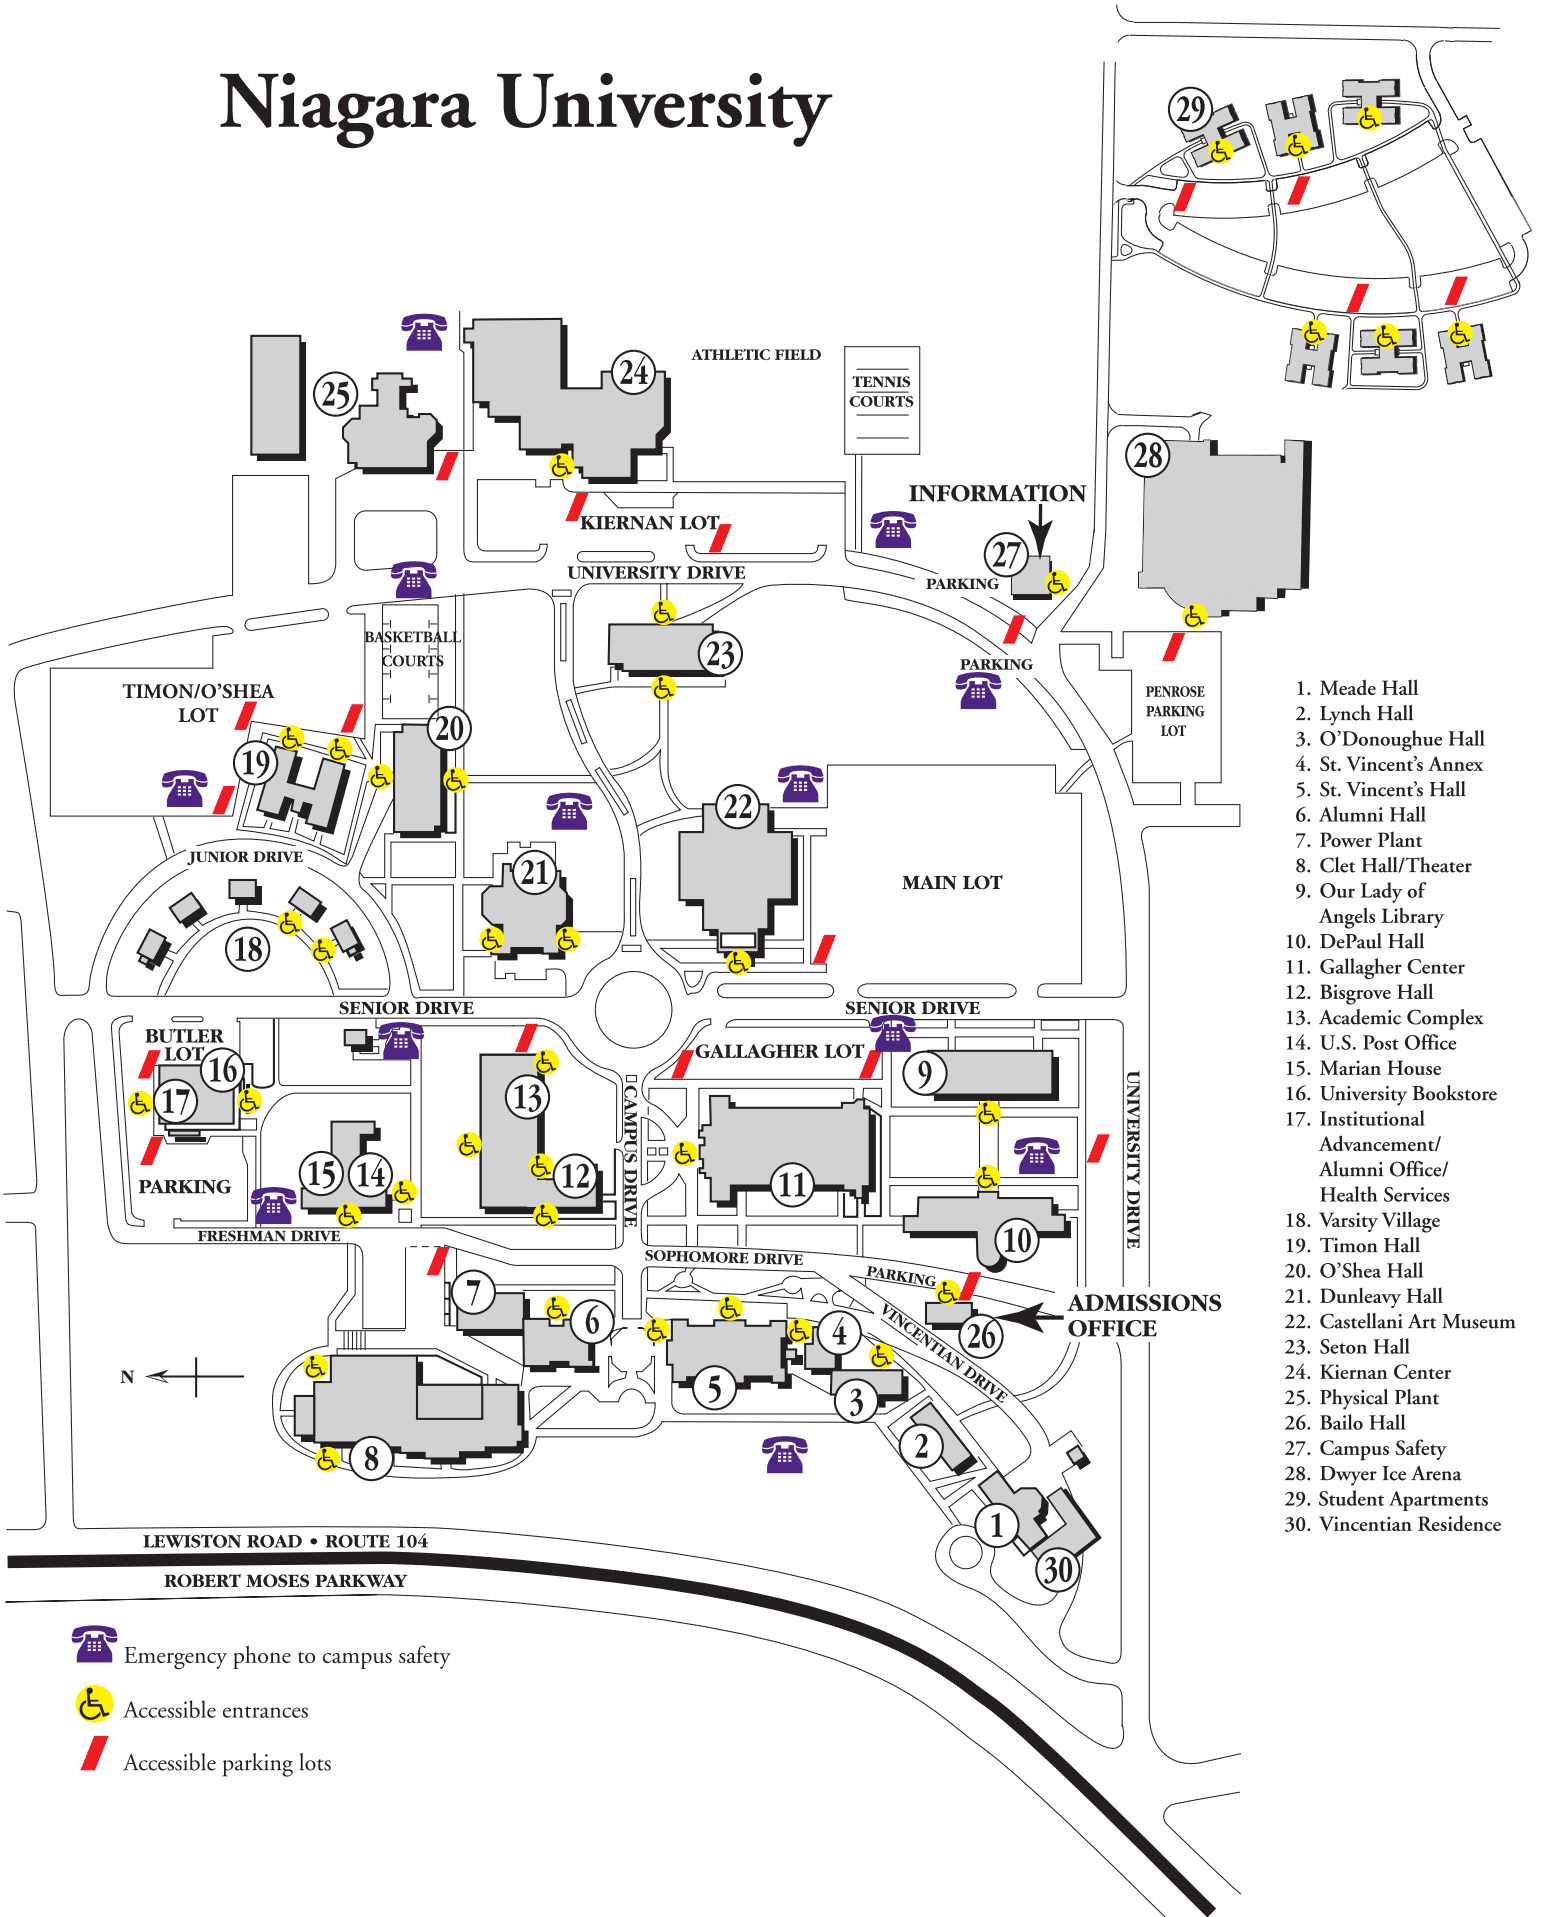

Niagara University

1. Meade Hall
2. Lynch Hall
3. O'Donoghue Hall
4. St. Vincent's Annex
5. St. Vincent's Hall
6. Alumni Hall
7. Power Plant
8. Clet Hall/Theater
9. Our Lady of Angels Library
10. DePaul Hall
11. Gallagher Center
12. Bisgrove Hall
13. Academic Complex
14. U.S. Post Office
15. Marian House
16. University Bookstore
17. Institutional Advancement/ Alumni Office/ Health Services
18. Varsity Village
19. Timon Hall
20. O'Shea Hall
21. Dunleavy Hall
22. Castellani Art Museum
23. Seton Hall
24. Kiernan Center
25. Physical Plant
26. Bailo Hall
27. Campus Safety
28. Dwyer Ice Arena
29. Student Apartments
30. Vincentian Residence

- Emergency phone to campus safety
- Accessible entrances
- Accessible parking lots